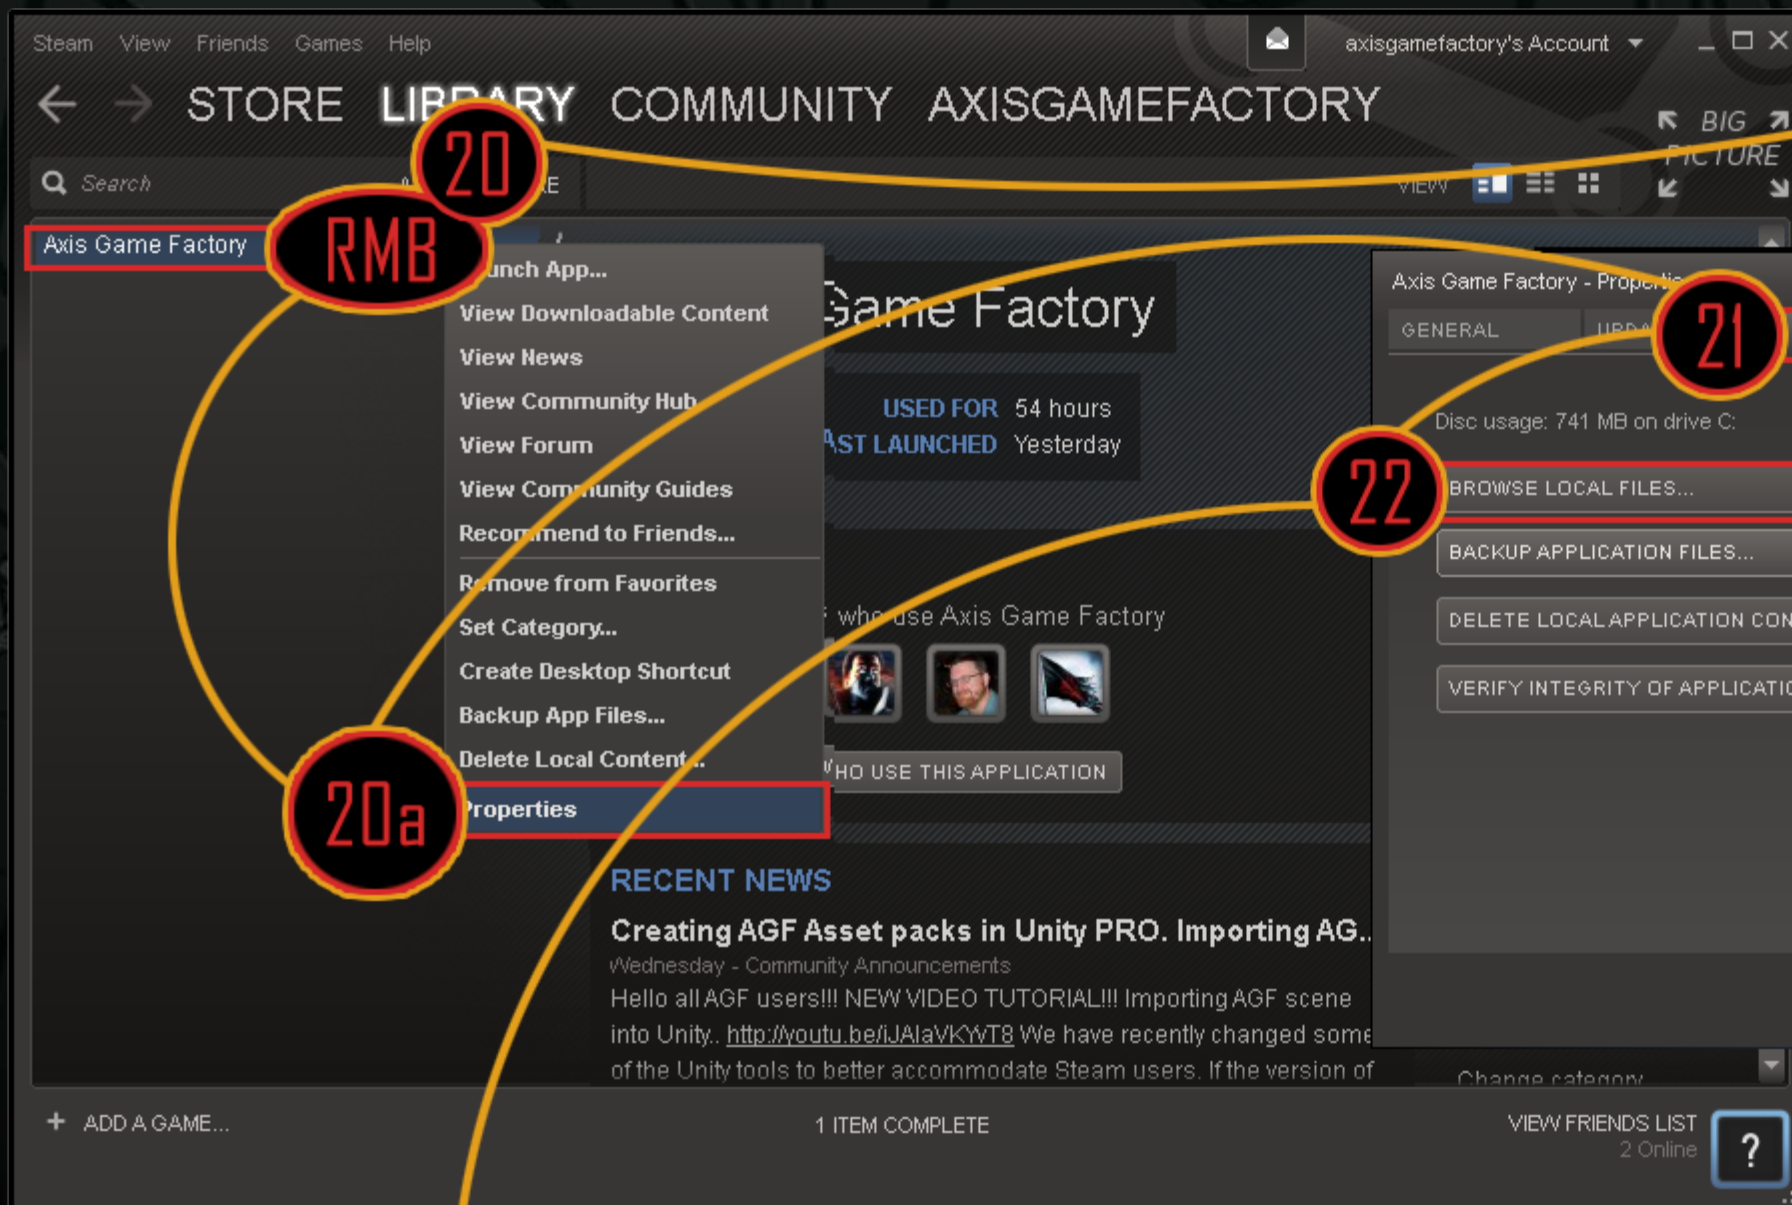

19 < BACK FINISH

Steam View Friends Games Help

axisgamefactory's Account

STORE LIBRARY COMMUNITY AXISGAMEFACTORY

Axis Game Factory

20

- Launch App...
- View Downloadable Content
- View News
- View Community Hub
- View Forum

RMB

Axis Game Factory - Properties

GENERAL UPDATES LOCAL FILES DLC

21

Disc usage: 741 MB on drive C.

20a

RMB

20